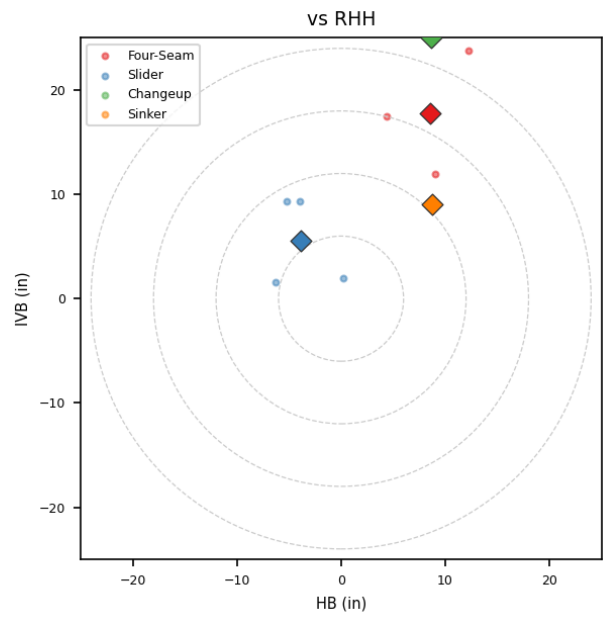

## Pitching Profile

Pitch Type	Count	%	Avg Velo	Max Velo	Avg Spin	IVB	HB	Ext	Whiff%
None	61	83.6%	89.2	93.1	2303.0	-	-	5.6	33.3%
Four-Seam	6	8.2%	91.7	92.2	2289.0	14.9	8.2	5.5	33.3%
Slider	4	5.5%	83.7	90.6	2339.0	5.5	-3.8	5.3	50.0%
Changeup	1	1.4%	81.3	81.3	2438.0	25.0	8.6	5.1	100.0%
Sinker	1	1.4%	91.3	91.3	2190.0	9.0	8.7	5.9	-

## Movement Profile

**Location Density**

**Location by Pitch Type & Count**

**Location by Handedness & Count**

**Splits vs LHH**

Pitch	Count	%	Velo	Spin	IVB	HB	Whiff%
None	21	87.5%	90.5	2330.0	-	-	14.3%
Four-Seam	3	12.5%	91.7	2307.0	12.2	7.9	50.0%