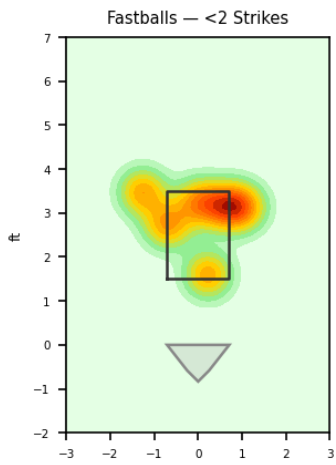

## Pitching Profile

Pitch Type	Count	%	Avg Velo	Max Velo	Avg Spin	IVB	HB	Ext	Whiff%
None	61	83.6%	89.2	93.1	2303.0	-	-	5.6	33.3%
Four-Seam	6	8.2%	91.7	92.2	2289.0	14.9	8.2	5.5	33.3%
Slider	4	5.5%	83.7	90.6	2339.0	5.5	-3.8	5.3	50.0%
Changeup	1	1.4%	81.3	81.3	2438.0	25.0	8.6	5.1	100.0%
Sinker	1	1.4%	91.3	91.3	2190.0	9.0	8.7	5.9	-

## Movement Profile

**Location Density**

**Location by Pitch Type & Count**

**Location by Handedness & Count**

**Splits vs LHH**

Pitch	Count	%	Velo	Spin	IVB	HB	Whiff%
None	21	87.5%	90.5	2330.0	-	-	14.3%
Four-Seam	3	12.5%	91.7	2307.0	12.2	7.9	50.0%

**Splits vs RHH**

Pitch	Count	%	Velo	Spin	IVB	HB	Whiff%
None	40	81.6%	88.6	2290.0	-	-	42.9%
Slider	4	8.2%	83.7	2339.0	5.5	-3.8	50.0%
Four-Seam	3	6.1%	91.7	2272.0	17.7	8.5	-
Changeup	1	2.0%	81.3	2438.0	25.0	8.6	100.0%
Sinker	1	2.0%	91.3	2190.0	9.0	8.7	-