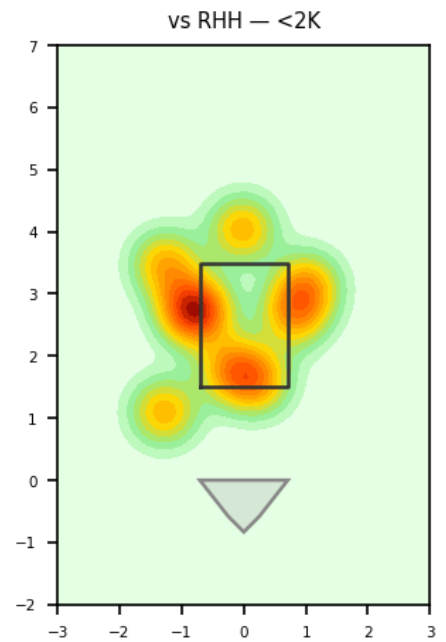

## Pitching Profile

Pitch Type	Count	%	Avg Velo	Max Velo	Avg Spin	IVB	HB	Ext	Whiff%
None	61	83.6%	89.2	93.1	2303.0	-	-	5.6	33.3%
Four-Seam	6	8.2%	91.7	92.2	2289.0	14.9	8.2	5.5	33.3%
Slider	4	5.5%	83.7	90.6	2339.0	5.5	-3.8	5.3	50.0%
Changeup	1	1.4%	81.3	81.3	2438.0	25.0	8.6	5.1	100.0%
Sinker	1	1.4%	91.3	91.3	2190.0	9.0	8.7	5.9	-

## Movement Profile

**Location Density**

**Location by Pitch Type & Count**

**Location by Handedness & Count**

**Splits vs LHH**

Pitch	Count	%	Velo	Spin	IVB	HB	Whiff%
None	21	87.5%	90.5	2330.0	-	-	14.3%
Four-Seam	3	12.5%	91.7	2307.0	12.2	7.9	50.0%

**Splits vs RHH**

Pitch	Count	%	Velo	Spin	IVB	HB	Whiff%
None	40	81.6%	88.6	2290.0	-	-	42.9%
Slider	4	8.2%	83.7	2339.0	5.5	-3.8	50.0%
Four-Seam	3	6.1%	91.7	2272.0	17.7	8.5	-
Changeup	1	2.0%	81.3	2438.0	25.0	8.6	100.0%
Sinker	1	2.0%	91.3	2190.0	9.0	8.7	-