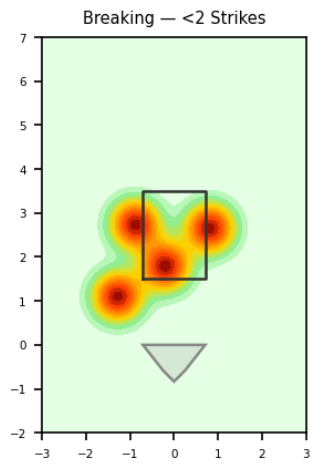

## Pitching Profile

Pitch Type	Count	%	Avg Velo	Max Velo	Avg Spin	IVB	HB	Ext	Whiff%
None	61	83.6%	89.2	93.1	2303.0	-	-	5.6	33.3%
Four-Seam	6	8.2%	91.7	92.2	2289.0	14.9	8.2	5.5	33.3%
Slider	4	5.5%	83.7	90.6	2339.0	5.5	-3.8	5.3	50.0%
Changeup	1	1.4%	81.3	81.3	2438.0	25.0	8.6	5.1	100.0%
Sinker	1	1.4%	91.3	91.3	2190.0	9.0	8.7	5.9	-

## Movement Profile

**Location Density**

**Location by Pitch Type & Count**

**Location by Handedness & Count**

**Splits vs LHH**

Pitch	Count	%	Velo	Spin	IVB	HB	Whiff%
None	21	87.5%	90.5	2330.0	-	-	14.3%
Four-Seam	3	12.5%	91.7	2307.0	12.2	7.9	50.0%

**Splits vs RHH**

Pitch	Count	%	Velo	Spin	IVB	HB	Whiff%
None	40	81.6%	88.6	2290.0	-	-	42.9%
Slider	4	8.2%	83.7	2339.0	5.5	-3.8	50.0%
Four-Seam	3	6.1%	91.7	2272.0	17.7	8.5	-
Changeup	1	2.0%	81.3	2438.0	25.0	8.6	100.0%
Sinker	1	2.0%	91.3	2190.0	9.0	8.7	-