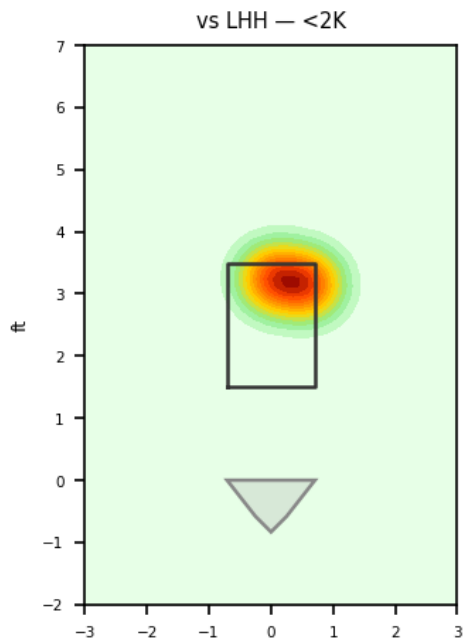

## Pitching Profile

Pitch Type	Count	%	Avg Velo	Max Velo	Avg Spin	IVB	HB	Ext	Whiff%
None	61	83.6%	89.2	93.1	2303.0	-	-	5.6	33.3%
Four-Seam	6	8.2%	91.7	92.2	2289.0	14.9	8.2	5.5	33.3%
Slider	4	5.5%	83.7	90.6	2339.0	5.5	-3.8	5.3	50.0%
Changeup	1	1.4%	81.3	81.3	2438.0	25.0	8.6	5.1	100.0%
Sinker	1	1.4%	91.3	91.3	2190.0	9.0	8.7	5.9	-

## Movement Profile

**Location Density**

**Location by Pitch Type & Count**

**Location by Handedness & Count**

**Splits vs LHH**

Pitch	Count	%	Velo	Spin	IVB	HB	Whiff%
None	21	87.5%	90.5	2330.0	-	-	14.3%
Four-Seam	3	12.5%	91.7	2307.0	12.2	7.9	50.0%

**Splits vs RHH**

Pitch	Count	%	Velo	Spin	IVB	HB	Whiff%
None	40	81.6%	88.6	2290.0	-	-	42.9%
Slider	4	8.2%	83.7	2339.0	5.5	-3.8	50.0%
Four-Seam	3	6.1%	91.7	2272.0	17.7	8.5	-
Changeup	1	2.0%	81.3	2438.0	25.0	8.6	100.0%
Sinker	1	2.0%	91.3	2190.0	9.0	8.7	-