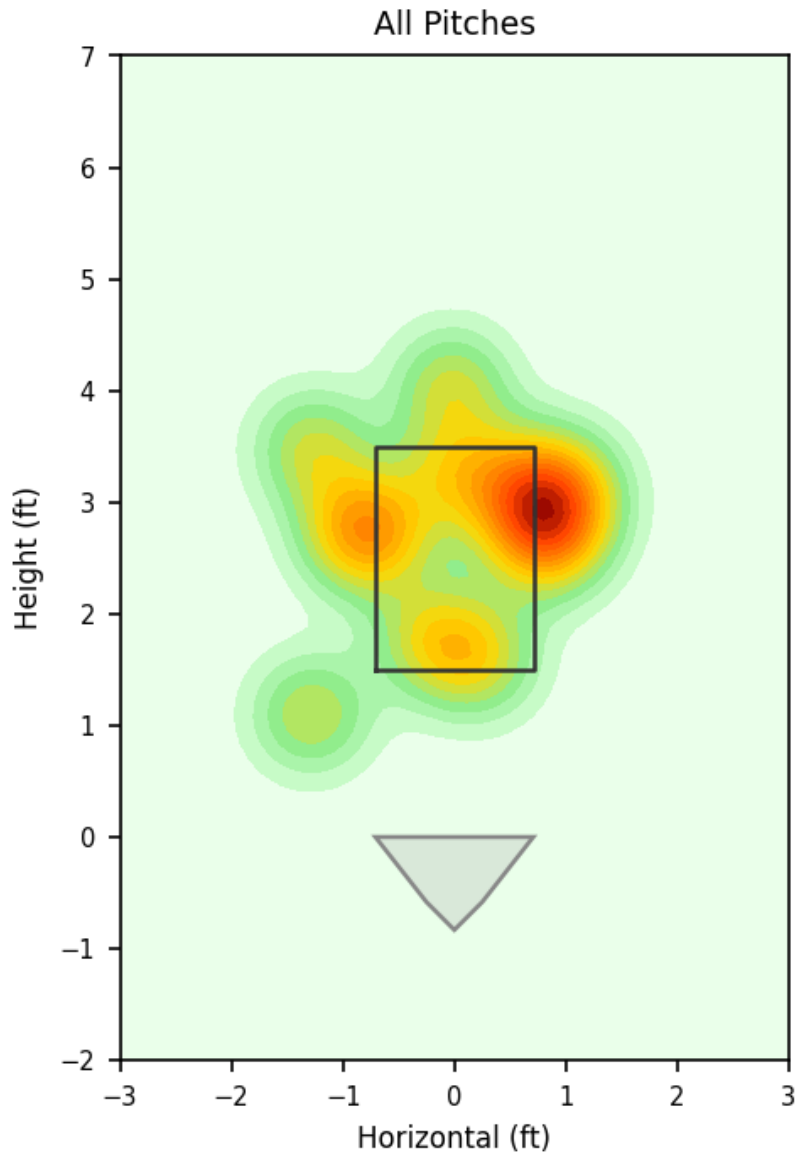

## Pitching Profile

Pitch Type	Count	%	Avg Velo	Max Velo	Avg Spin	IVB	HB	Ext	Whiff%
None	61	83.6%	89.2	93.1	2303.0	-	-	5.6	33.3%
Four-Seam	6	8.2%	91.7	92.2	2289.0	14.9	8.2	5.5	33.3%
Slider	4	5.5%	83.7	90.6	2339.0	5.5	-3.8	5.3	50.0%
Changeup	1	1.4%	81.3	81.3	2438.0	25.0	8.6	5.1	100.0%
Sinker	1	1.4%	91.3	91.3	2190.0	9.0	8.7	5.9	-

## Movement Profile

**Location Density**

**Location by Pitch Type & Count**

**Location by Handedness & Count**

**Splits vs LHH**

Pitch	Count	%	Velo	Spin	IVB	HB	Whiff%
None	21	87.5%	90.5	2330.0	-	-	14.3%
Four-Seam	3	12.5%	91.7	2307.0	12.2	7.9	50.0%