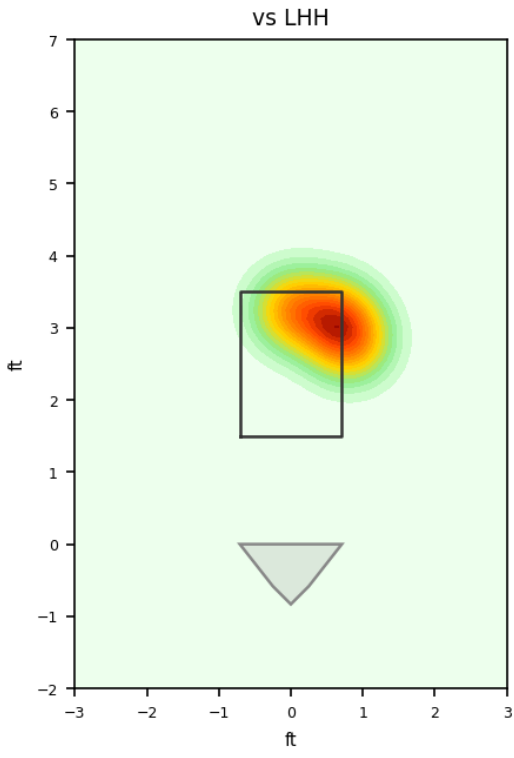

## Pitching Profile

Pitch Type	Count	%	Avg Velo	Max Velo	Avg Spin	IVB	HB	Ext	Whiff%
None	61	83.6%	89.2	93.1	2303.0	-	-	5.6	33.3%
Four-Seam	6	8.2%	91.7	92.2	2289.0	14.9	8.2	5.5	33.3%
Slider	4	5.5%	83.7	90.6	2339.0	5.5	-3.8	5.3	50.0%
Changeup	1	1.4%	81.3	81.3	2438.0	25.0	8.6	5.1	100.0%
Sinker	1	1.4%	91.3	91.3	2190.0	9.0	8.7	5.9	-

## Movement Profile

**Location Density**

**Location by Pitch Type & Count**

**Location by Handedness & Count**

**Splits vs LHH**

Pitch	Count	%	Velo	Spin	IVB	HB	Whiff%
None	21	87.5%	90.5	2330.0	-	-	14.3%
Four-Seam	3	12.5%	91.7	2307.0	12.2	7.9	50.0%