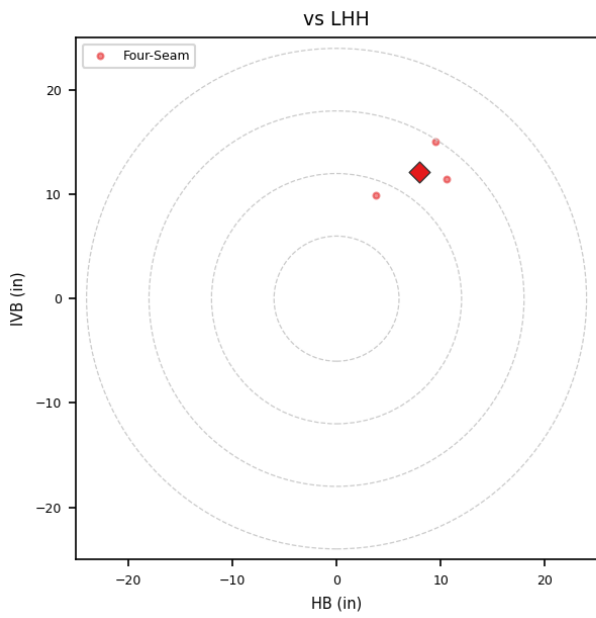

## Pitching Profile

Pitch Type	Count	%	Avg Velo	Max Velo	Avg Spin	IVB	HB	Ext	Whiff%
None	61	83.6%	89.2	93.1	2303.0	-	-	5.6	33.3%
Four-Seam	6	8.2%	91.7	92.2	2289.0	14.9	8.2	5.5	33.3%
Slider	4	5.5%	83.7	90.6	2339.0	5.5	-3.8	5.3	50.0%
Changeup	1	1.4%	81.3	81.3	2438.0	25.0	8.6	5.1	100.0%
Sinker	1	1.4%	91.3	91.3	2190.0	9.0	8.7	5.9	-

## Movement Profile

**Location Density**

**Location by Pitch Type & Count**

**Location by Handedness & Count**

**Splits vs LHH**

Pitch	Count	%	Velo	Spin	IVB	HB	Whiff%
None	21	87.5%	90.5	2330.0	-	-	14.3%
Four-Seam	3	12.5%	91.7	2307.0	12.2	7.9	50.0%

## Traditional Pitching (API)

---

Stat	Value	Stat	Value
W-L	0-1	ERA	11.25
G/GS	1/1	SV/HD	0/0
IP	4.0	H/ER/HR	8/5/2
K/BB	3/1	K/BB Ratio	3.0
WHIP	2.25	K/9	6.8
BB/9	2.3	BF	21