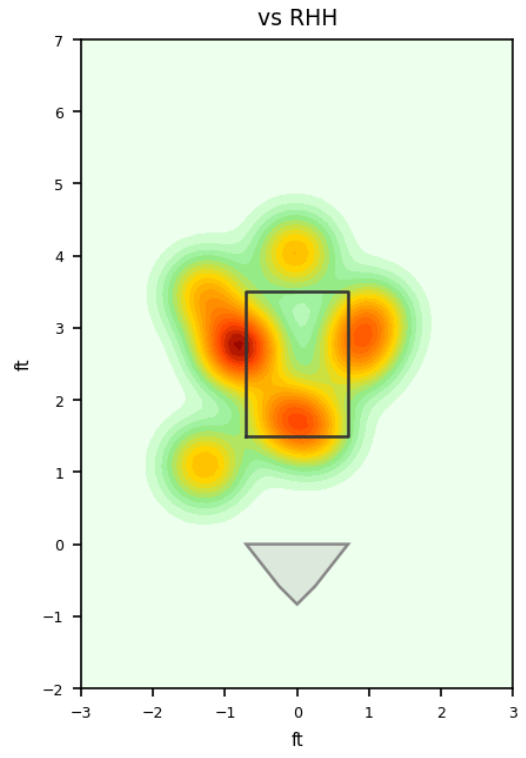

## Pitching Profile

Pitch Type	Count	%	Avg Velo	Max Velo	Avg Spin	IVB	HB	Ext	Whiff%
None	61	83.6%	89.2	93.1	2303.0	-	-	5.6	33.3%
Four-Seam	6	8.2%	91.7	92.2	2289.0	14.9	8.2	5.5	33.3%
Slider	4	5.5%	83.7	90.6	2339.0	5.5	-3.8	5.3	50.0%
Changeup	1	1.4%	81.3	81.3	2438.0	25.0	8.6	5.1	100.0%
Sinker	1	1.4%	91.3	91.3	2190.0	9.0	8.7	5.9	-

## Movement Profile

**Location Density**

**Location by Pitch Type & Count**

**Location by Handedness & Count**

**Splits vs LHH**

Pitch	Count	%	Velo	Spin	IVB	HB	Whiff%
None	21	87.5%	90.5	2330.0	-	-	14.3%
Four-Seam	3	12.5%	91.7	2307.0	12.2	7.9	50.0%