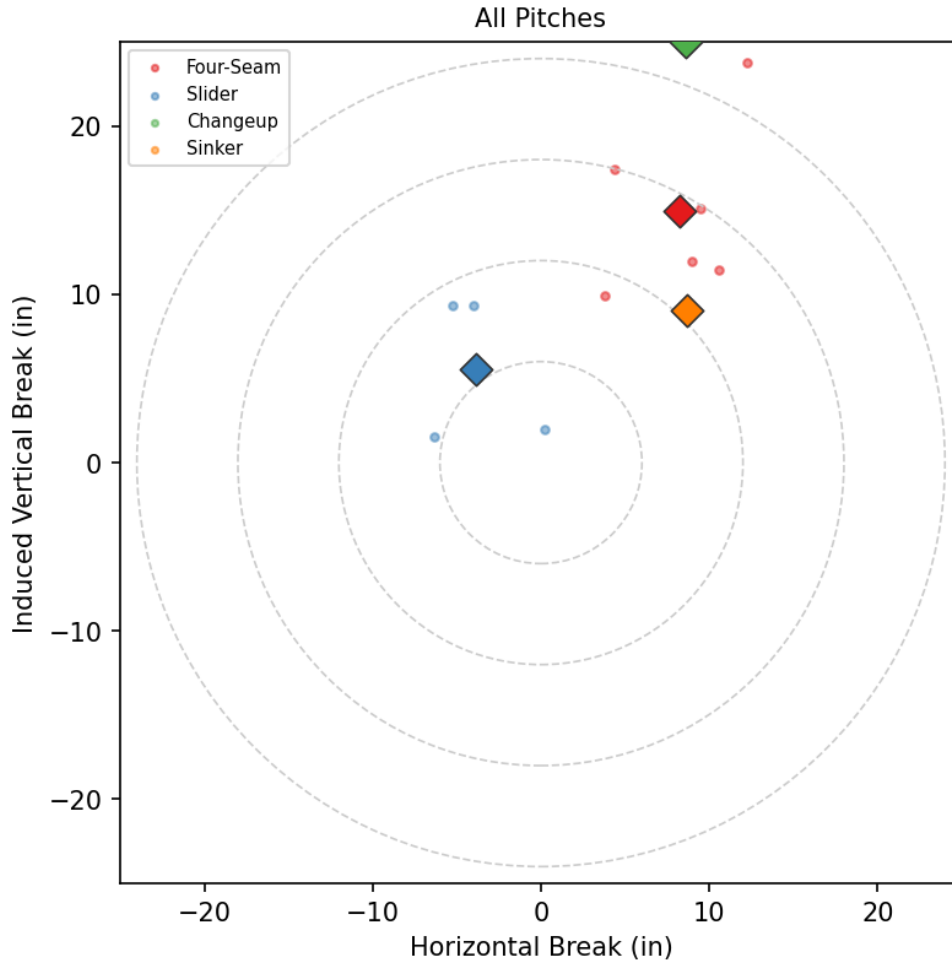

## Pitching Profile

Pitch Type	Count	%	Avg Velo	Max Velo	Avg Spin	IVB	HB	Ext	Whiff%
None	61	83.6%	89.2	93.1	2303.0	-	-	5.6	33.3%
Four-Seam	6	8.2%	91.7	92.2	2289.0	14.9	8.2	5.5	33.3%
Slider	4	5.5%	83.7	90.6	2339.0	5.5	-3.8	5.3	50.0%
Changeup	1	1.4%	81.3	81.3	2438.0	25.0	8.6	5.1	100.0%
Sinker	1	1.4%	91.3	91.3	2190.0	9.0	8.7	5.9	-

## Movement Profile

**Location Density**

**Location by Pitch Type & Count**

**Location by Handedness & Count**

**Splits vs LHH**

Pitch	Count	%	Velo	Spin	IVB	HB	Whiff%
None	21	87.5%	90.5	2330.0	-	-	14.3%
Four-Seam	3	12.5%	91.7	2307.0	12.2	7.9	50.0%

## Traditional Pitching (API)

---

Stat	Value	Stat	Value
W-L	0-1	ERA	11.25
G/GS	1/1	SV/HD	0/0
IP	4.0	H/ER/HR	8/5/2
K/BB	3/1	K/BB Ratio	3.0
WHIP	2.25	K/9	6.8
BB/9	2.3	BF	21